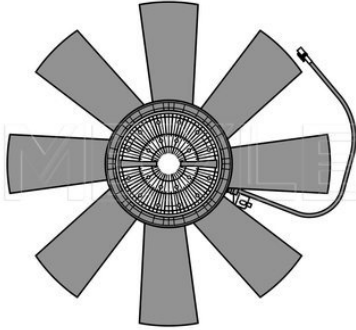

534 234 0023 | MRM0087

Radiator fan motor

Notes

Number of Wings	8
Outer diameter [mm]	680
Voltage [V]	24

References

20450239	85000177

Application info

FM 12 [08/98-09/05]
FM 9 [12/01-09/05]

FM [09/05--]
FMX [04/10--]