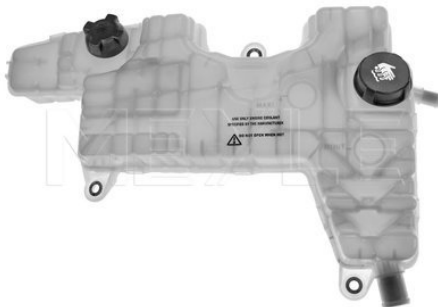

16-34 223 0004 | MET0088

Expansion tank

Notes

Opening Pressure [bar]
Pressure [bar]
Width [mm]
Depth [mm]
Length [mm]
Capacity [Litre]

Transparent
0.9
PP (Polypropylene)
0.9
381
146
619
11
with sensor
with sealing cover
Front

References

20783901 82582816