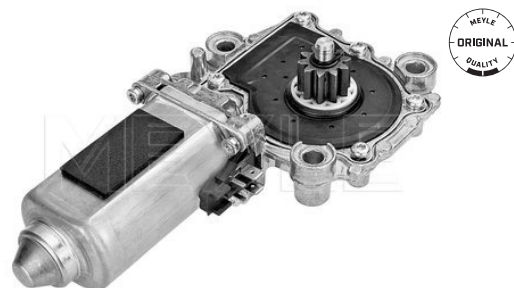

24
Left

References

1062010

3176549

Counterpart

534 910 0110 | MEX0571

Application info

FH 12 [08/93--]
FH 16 [08/93-12/02]