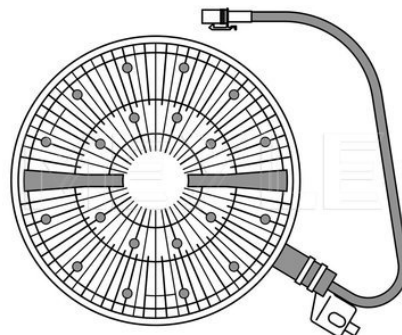

References

20857618	85003135
21270991	85013142
21772668	

Application info

FM [09/05--]