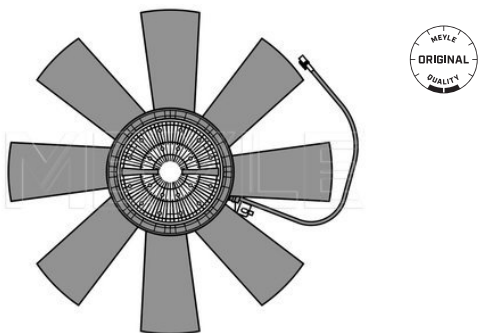

FL 10 [09/85-09/98]

FL 7 [09/85-09/98]

Radiator fan motor
534 234 0022 | MRM0123
Notes

 Number of Wings 8
 Electric
 Outer diameter [mm] 680
 Voltage [V] 24

References

8112951 8149395

Application info

 FH 12 [08/93--]
 FM 7 [08/98-12/01]
 FM 12 [08/98-09/05]