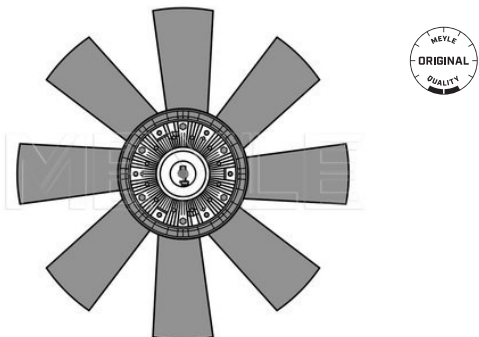

Radiator fan motor

534 234 0019 | MRM0121

Notes

Number of Wings 8
Thermic
Outer diameter [mm] 680

References

1675910 8112737

Application info

FL 10 [09/85-09/98]

FL 7 [09/85-09/98]

Radiator fan motor

534 234 0022 | MRM0123

Notes

Number of Wings 8
Electric
Outer diameter [mm] 680
Voltage [V] 24