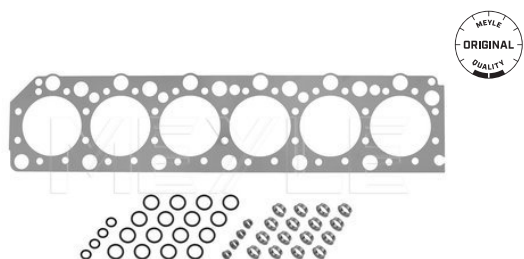

Cylinder head gasket

16-34 900 0004 | MMX1517

Notes

Thickness [mm]	Metal
Width [mm]	240
Length [mm]	1054

References

276887	3093503
276916	3099100