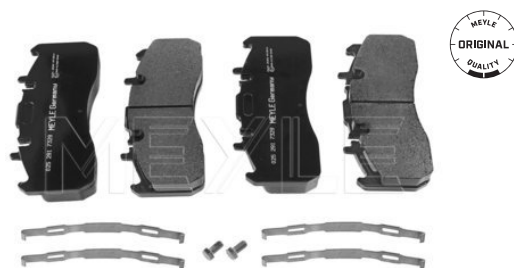

FH 12 (08/93--)

FL II (05/06--)

Brake pad set

025 291 7329/S | MBP0750

Notes

Thickness [mm]
Height [mm]
Width [mm]
Brake System

with add-on material
excl. wear warning contact
29
97
216.2
Meritor Elsa 225-1
Front Axle