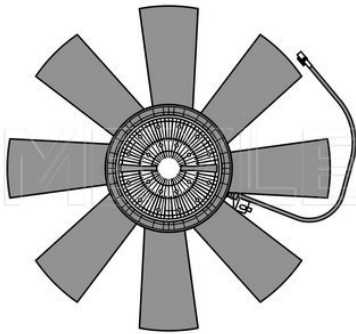

534 234 0004 | MRM0085

Radiator fan motor

Notes

Number of Wings	8
	Electrically Controlled
Outer diameter [mm]	680
Voltage [V]	24

References

20466633	85000097
20805992	85000587
20981224	85000738

Application info

FM 12 [08/98-09/05]

FM [09/05--]