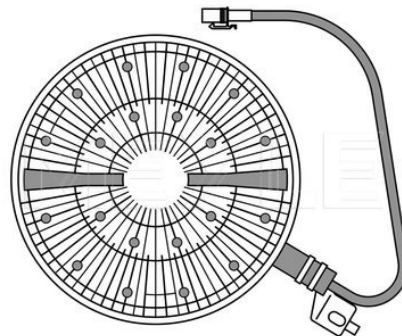

	Electric
Outer diameter [mm]	236
Depth [mm]	158
Number of Poles	5

References

20466635	85000098
20805997	85000586
20981227	85000739
21037403	85000818

Application info

FH 12 [08/93--]

FH 16 [08/93-12/02]

Fan clutch