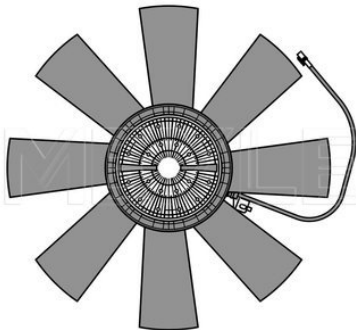

534 234 0021 | MRM0122

Radiator fan motor

Notes

Number of Wings	11
	Electric
Outer diameter [mm]	680

References

20576186	85003135
21270991	85013142
21772668	

Application info

FM [09/05--]